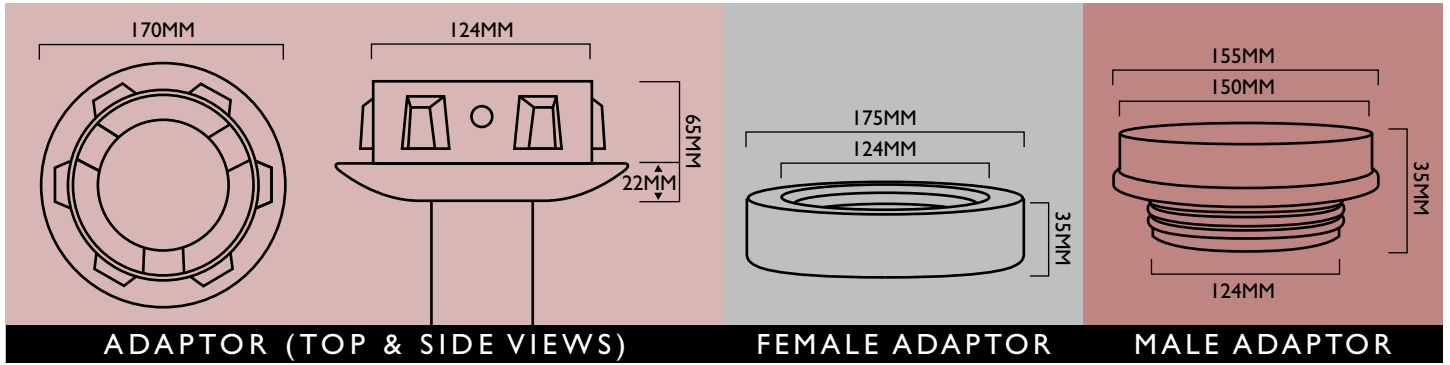

ROTADYNE LIGHTING PRODUCTS

Rotadyne lighting products are purpose-designed and precision moulded from UV stabilised polyethylene for long, trouble-free service life in demanding environments.

PLEASE SPECIFY WITH PRODUCT CODE WHEN ORDERING

PRODUCT	PRODUCT CODE	MAXIMUM DIAMETER	HEIGHT (THREAD NOT INC.)	THREAD DIAMETER	MAX WATTAGE -INCAND	MAX WATTAGE MV OR MH
DOUBLE CONE	830	305	560	N/A	80	60
BOLLARD WITH 85MM THREAD	833	128	200	85	40	0
BOLLARD LP POLY DIFFUSER	848	165	215	124	40	0
BOLLARD LP POLY DIFFUSER HEAVY DUTY	848H	165	215	124	60	40
BOLLARD WITH 85MM THREAD	849	165	280	124	40	0
BOLLARD WITH 85MM THREAD	1471	90	180	85	20	0
10" CONE DIFFUSER	840	250	110	124	40	0
MUSHROOM DIFFUSER	845	305	250	155	60	40
BOWL BOARDWALK LUMINAIRE	1016	350	250	N/A	60	40
LAMP COVER	839	340	450	N/A	75	50
COS LAMP	1490	430	180	N/A	100	70
18" OVOID	806	460	200	N/A	120	100
26" OVOID	807	660	300	N/A	150	125

Please note that these figures are the suggested maximum wattage of globes that should be fitted. Local conditions, temperatures, air circulation etc, can influence the heat resistance of our lighting products. When placing an order please specify the hole cut out size required if applicable.

PLEASE SPECIFY WITH PRODUCT CODE WHEN ORDERING

PRODUCT	PRODUCT CODE	MAXIMUM DIAMETER	HEIGHT (THREAD NOT INC.)	MAX WATTAGE -INCAND	MAX WATTAGE MV OR MH
10" CUBE	836	250 X 250	250	60	40
16" CUBE	827	400 X 400	400	75	50
7" SPHERE WITH 99MM THREAD	829	180	180	40	0
7" SPHERE WITH 85MM THREAD	829S	180	180	40	0
10" SPHERE WITH COLLAR	831	250	250	60	40
10" SPHERE WITH 85MM THREAD	831T	250	250	60	40
12" SPHERE	801	305	305	75	50
12" ADAPTOR SPHERE	801A	305	305	75	50
12" SPHERE WITH 85MM THREAD	835	305	305	75	50
15" SPHERE	802	380	380	75	50
15" ADAPTOR SPHERE	802A	380	380	75	50
15" SPHERE WITH 85MM THREAD	828	380	380	75	50
18" SPHERE	803	460	460	150	125
18" ADAPTOR SPHERE	803A	460	460	150	125
22" SPHERE	804	560	560	200	175
22" ADAPTOR SPHERE	804A	560	560	200	175
36" SPHERE	805	910	910	500	400